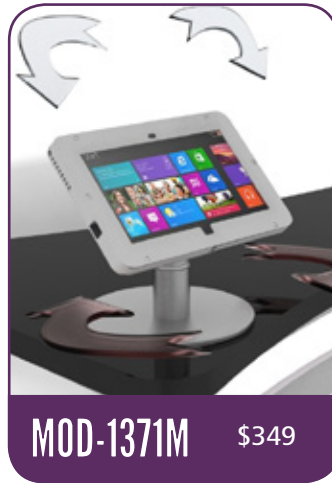

Silver, Black & White Available on Most Kits

TF-1316M

\$179

TABLET COUNTERS

Available on over 200 Counters, Pedestals, and Workstations

COUNTER MOUNT

Counter Mount Rotates 360°

TILT OPTION

Available for Most Tablet Swivel or Non-swivel Kiosks

MOD-1662M

\$2127

MOD-1371M

\$349

ROTATING

MOD-1329M

\$299
3 lbs