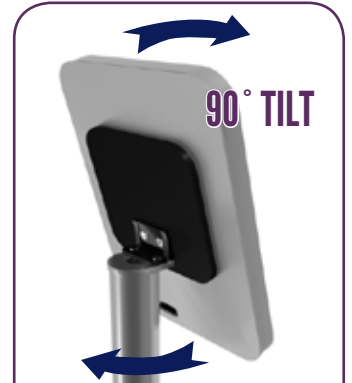

Available for Most iPad Swivel or Non-swivel Kiosks

MOD-1662

\$2127

MOD-1288

\$1675

ROTATING

MOD-1329

\$249
3 lbs