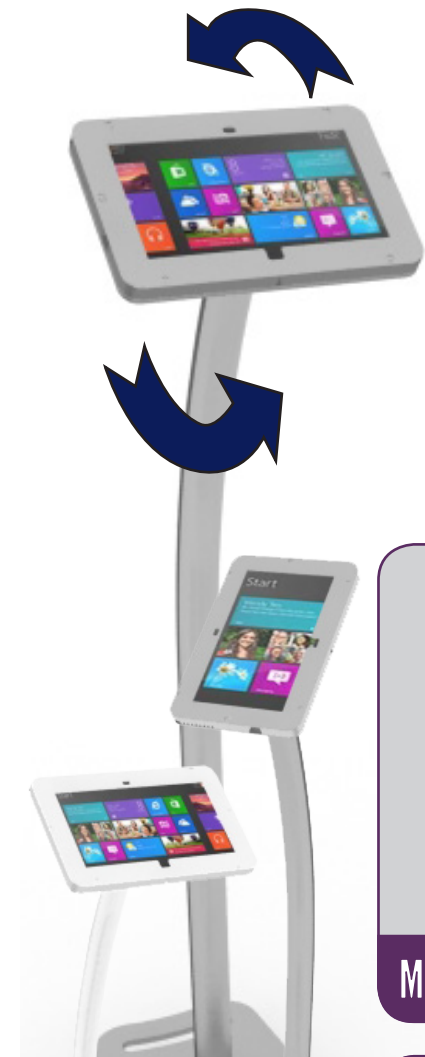

Perfect for Retail,
Trade Shows & Special Events.

Tablet Stands

Affordable
Durable
Secure

classic exhibits
We're not just different. We're better.

REVS 215

iPad PORT \ LAND™

(Portrait to Landscape Rotation)

Swivel Stop™ Portrait to Landscape Rotation | Anti-theft Clamshell Frame |
 Cord Management | Silver, Black, and White | Engineered Aluminum |
 Graphic Options | Specify iPad 2, 3, 4, Mini, iPad Air, or iPad Air 2 | Made in the USA

ROTATING SWIVEL STOP™

Patent Pending

Ask About Other Tablets

*Price excludes case for all models. See LT-550 and TF-701 for rolling case options.

SURFACE PORT \ LAND™

(Portrait to Landscape Rotation)

Swivel Stop™ Portrait to Landscape Rotation | Anti-theft Enclosure | Cord Management | Silver, Black, and White | Engineered Aluminum | Graphic Options | Specify Surface 2, 2 Pro, or 3 Pro | Made in the USA

MOD-1318M \$209
2 lbs

MOD-1317M \$229
3 lbs

Ask About Other Tablets

*Price excludes case for all models. See LT-550 and TF-701 for rolling case options.

iPad PORT \ LAND™

(Portrait to Landscape Rotation)

Swivel Stop™ Portrait to Landscape Rotation | Anti-theft Clamshell Frame | Cord Management | Silver, Black, and White | Engineered Aluminum | Graphic Options | Specify iPad 2, 3, 4, Mini, iPad Air, or iPad Air 2 | Made in the USA