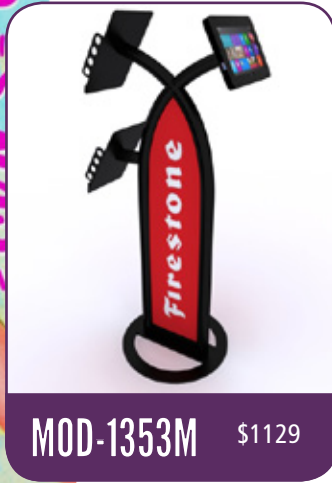

MOD-1353M $1129