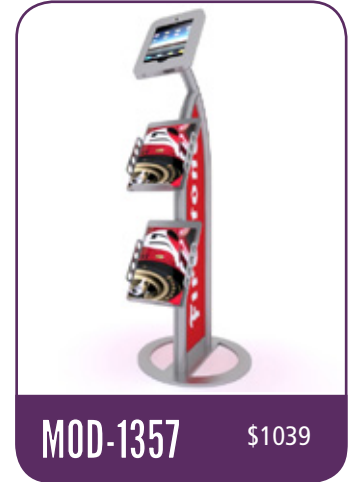

Ask About Other Tablets

*Price excludes case for all models. See LT-550 and TF-701 for rolling case options.