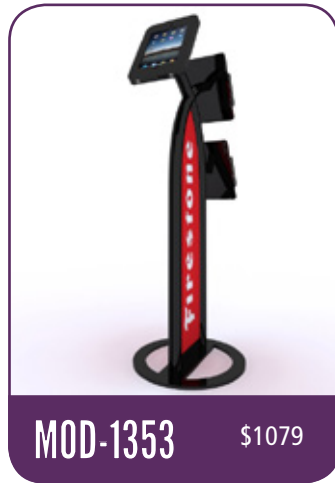

Ask About Other Tablets

*Price excludes case for all models. See LT-550 and TF-701 for rolling case options.