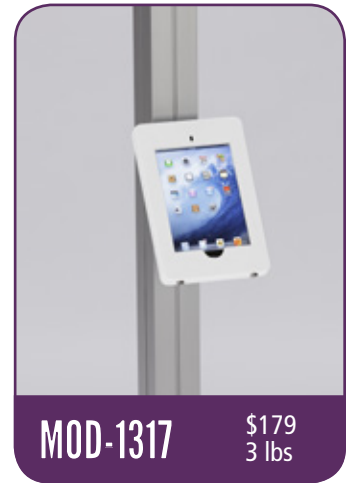

Ask About Other Tablets

*Price excludes case for all models. See LT-550 and TF-701 for rolling case options.