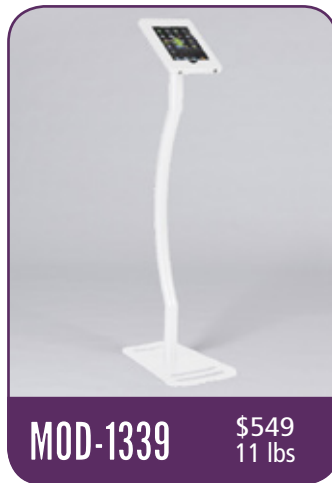

Ask About Other Tablets

*Price excludes case for all models. See LT-550 and TF-701 for rolling case options.