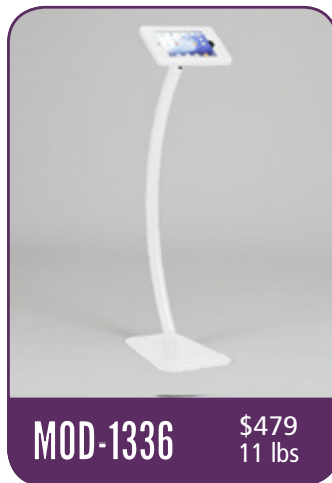

Ask About Other Tablets

*Price excludes case for all models. See LT-550 and TF-701 for rolling case options.